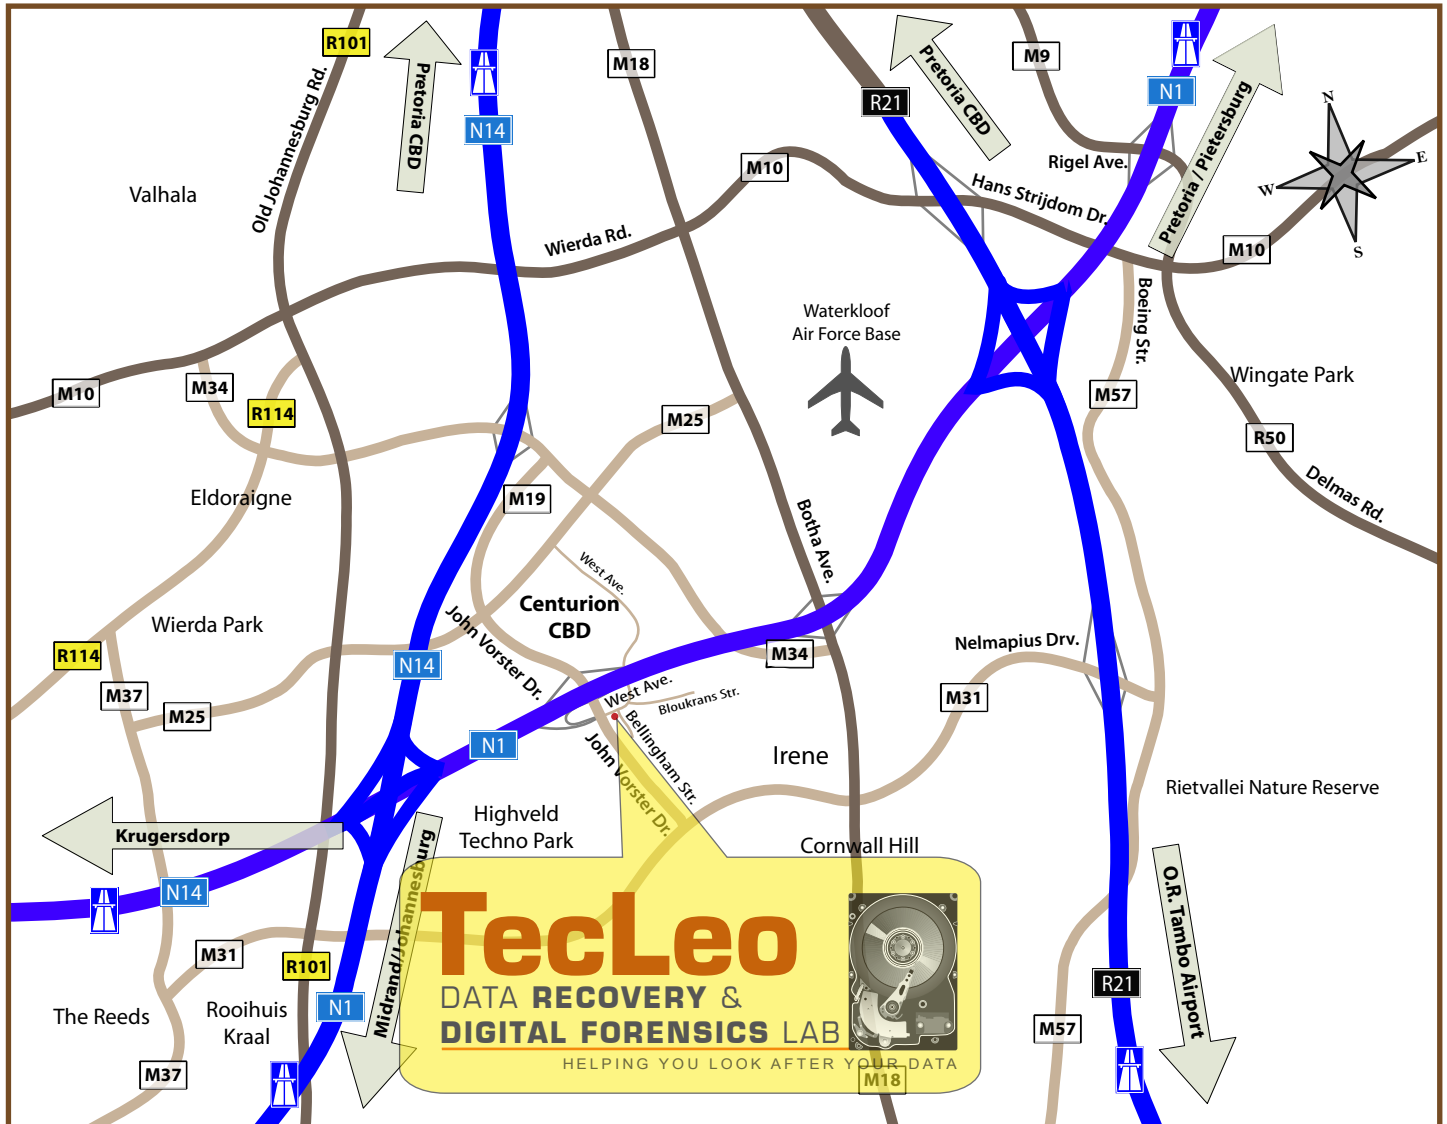

# TECLEO DATA RECOVERY LAB

20 Uitzicht Park, 5 Bellingham Street, Centurion

(Cor Bellingham Str. , West Ave and John Voster Drive)

Tel: 012-665-2945 / 081-427-2375 / 081-072-6604

## DIRECTIONS TRAVELING FROM JOHANNESBURG

- » From the N1 highway traveling direction PIETERSBURG / CENTURION, take the JOHN VORSTER ROAD (M19) turn-off in Centurion.
- » At the top of the off-ramp, turn right into JOHN VORSTER, crossing the highway, at the first traffic light left into BLOUKRANS / WEST STREET ( This road leads to Makro).
- » Approx. 100m turn right into BELLINGHAM STREET (in front of BP garage) and immediately right again into Uitzicht office park.

## DIRECTIONS TRAVELING FROM PRETORIA

- » From the N1 highway, traveling direction MIDRAND / JOHANNESBURG , take the JOHN VORSTER ROAD (M19) turn-off in Centurion.
- » At the top of the off-ramp, cross JOHN VORSTER into BLOUKRANS / WEST STREET.
- » Approx. 100m turn right into BELLINGHAM STREET (in front of BP garage) and immediately right again into Uitzicht office park.